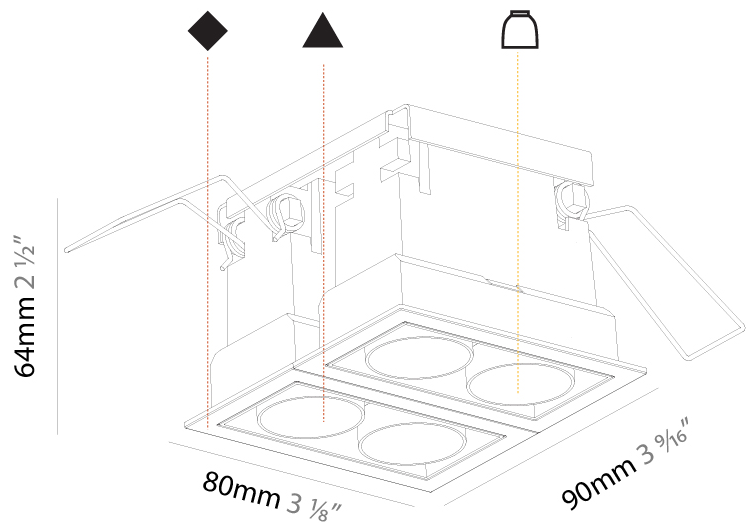

GENERAL

Series: Magiq
 Subseries: Magiq 2x2 Cell Korona
 Brand: Prolicht
 Division: Architectural
 Mounting Type: Recessed
 Mounting Location: Ceiling
 Subcategory: Downlight

PHYSICAL

Shape: Square
 Length (mm): 80
 Length (in): 3 1/8
 Width (mm): 90
 Width (in): 3 9/16
 Height (mm): 64
 Height (in): 2 1/2
 Ceiling Thickness (mm): 10 / 12.5 / 15 / 25 / 30
 Ceiling Thickness (in): 3/8 or 1/2 or 9/16 or 1 or 1 3/16
 Min. Recessing Depth (mm): 100
 Min. Recessing Depth (in): 3 15/16
 Light Distribution: Downlight
 Weight (kg): 0.265
 Weight (lbs): 0.58
 Fixture Finish: SSR / BKV / CWI / CRY / HAB / UFT / ITA / RUA / FTG / MYG / LOD / PUS / FRO / FUP / KIA / POP / BLS / SPG / MEY / GOH / GUM / CHC / COM / ABZ / JAG / OBR / MOS / ROR
 Holder Finish: WHI / BLK
 Fixture Material: Aluminum Die Cast
 Cut-out Measurements: 73mm / 2 7/8" x 38mm / 1 1/2"

RATINGS AND CERTIFICATIONS

Certified By: CSA Certified to UL and CSA Standards
 IP rating: IP20

100mm
3 15/16"

10 - 30 mm
3/8" - 1 3/16"

73mm x 83mm
2 7/8" x 3 1/4"

MAGIQ 2X2 CELL KORONA RECESSED

A35637-

PROJECT _____